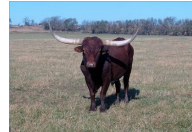

MUJANDA EOT 13/7

Lezawe EOT 8E1 - Tag 30

HUNTS COMMAND RESPECT

Chopstick

J.R. GRAND SLAM

LLL ROSEMARY

JUMANGEE ET 58

EOT ANNIE POTTS 245